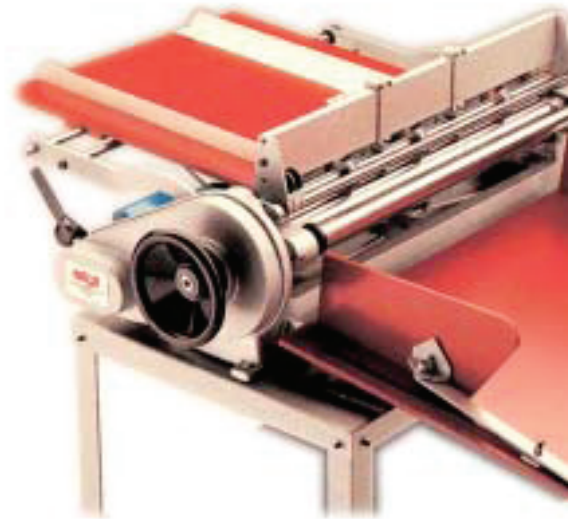

▲ TR7  
*Automatic Slitter & Collator*

Champion 990 ▲▶  
*Perforating, Scoring  
& Slitting*

▲ TR Die-Score System

▲ CD Machine

◀ Auto-4 CPS 24"  
*Multi-numbering,  
Scoring, Perforating,  
Slitting*

Slipstream ▶  
*Playing Cards*

# ROLLEM